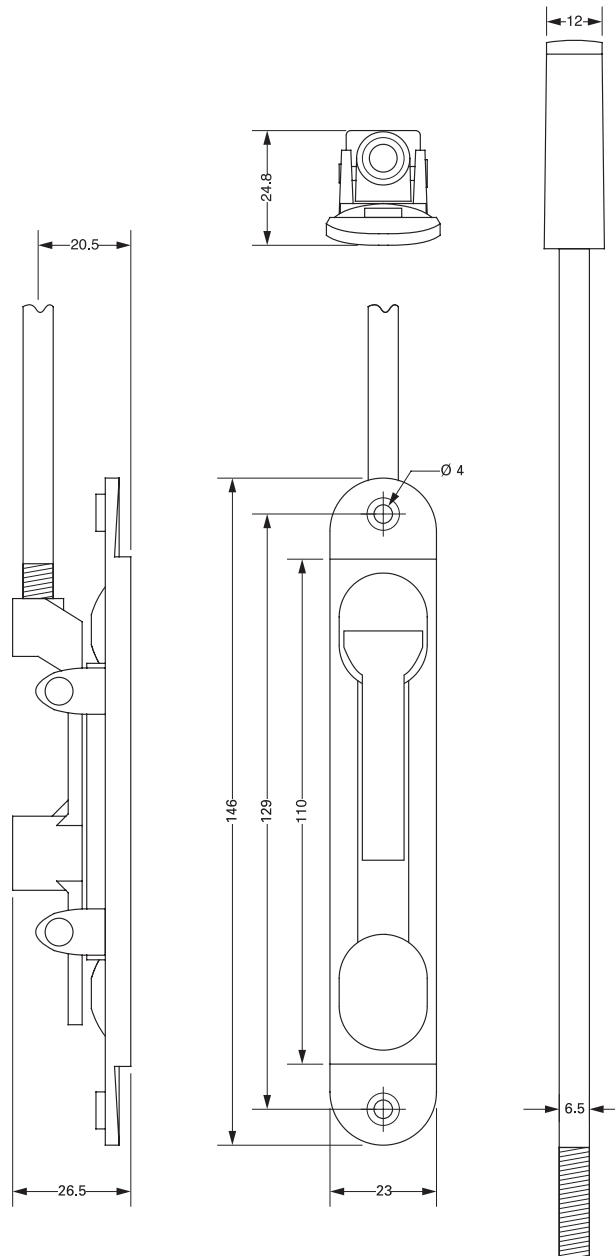

### Function

For securing the slave leaf of a pair of doors. Standard installation requires two flushbolts, morticed into the top and bottom of the door.

### Specifications

Dimensions:	305mm x 23mm x 24.8mm.
Case:	Die-cast zinc alloy body mechanism.
Bolt:	Hardened Steel Bolt, Zinc-Plated, Anti-Rattle Sleeve.
Bolt Throw:	18mm.
Rod:	7mm Zinc-Plated Steel, 40mm thread length.
Finish:	Satin Chrome.
Brackets:	Not supplied.

## Dimensions

## Ordering Codes

6201-6-12	Flush Bolt Flat 12" Rod Satin Chrome Finish
6201-7-12	Flush Bolt Radius 12" Rod Satin Chrome Finish
6201-01	Flush Bolt Guide