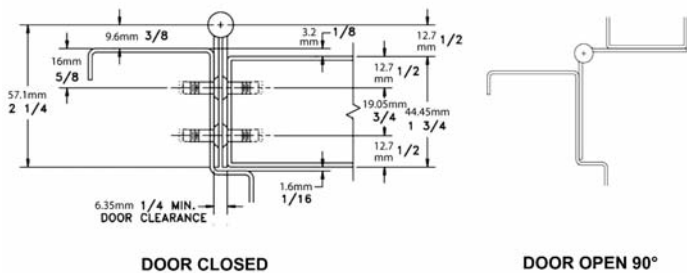

FM-300 and FM-344

Stainless Steel Edge Mount Security Hinges

Continuous hinges fit the full height of a door therefore supporting the doors weight along its full length improving the life expectancy of the application, particularly in high traffic or dense applications.

Dimensions

FM-344

FM-300

Specifications

- Material:** Heavy-duty 14 Gauge 304 stainless steel.
Finishes: US32D Satin stainless steel (630).
Cycle Testing: Independently tested to 1 million cycles.
Mounting Hardware: No exposed mounting fasteners when closed. Universal screw pack.
Capacity: Supports weights up to 272kg (600lbs). 1219mm (48") maximum door width.
Stock size: 2133mm (84"). Can be cut to length.
Hole Pattern: Symmetrically templated. Non-handed.
Barrel Type Hinge: 6.35mm (1/4") diameter stainless steel pin.