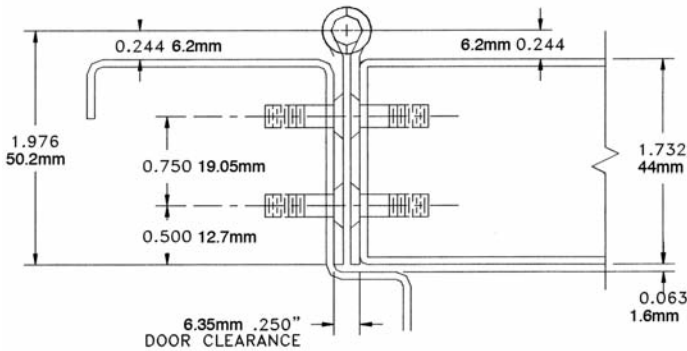

FM-300 and FM-344

Stainless Steel Edge Mount Security Hinges

Continuous hinges fit the full height of a door therefore supporting the doors weight along its full length improving the life expectancy of the application, particularly in high traffic or dense applications.

Dimensions

FM-344

FM-300

Specifications

- Material:** Heavy-duty 14 Gauge 304 stainless steel.
Finishes: US32D Satin stainless steel (630).
Cycle Testing: Independently tested to 1 million cycles.
Mounting Hardware: No exposed mounting fasteners when closed. Universal screw pack.
Capacity: Supports weights up to 272kg (600lbs). 1219mm (48") maximum door width.
Stock size: 2133mm (84"). Can be cut to length.
Hole Pattern: Symmetrically templated. Non-handed.
Barrel Type Hinge: 6.35mm (1/4") diameter stainless steel pin.