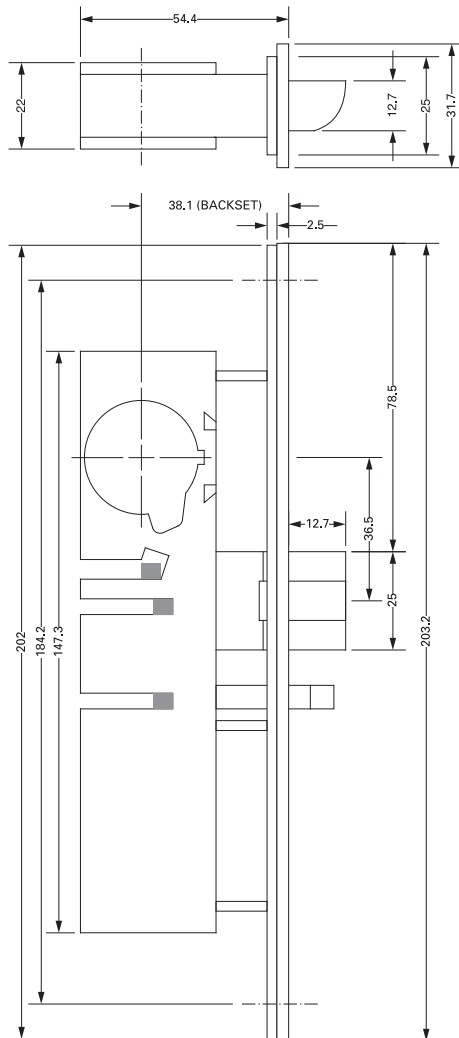

4720ANSI

Deadlatch

The Adams Rite 4720ANSI is for use in hollow metal or wooden doors and offers flexible traffic control and a good level of security.

When used in emergency exit applications with a 4591 Paddle Handle, the assembly must use the 8360 ramped jaw strike in order to conform to BS EN 179+A1:2001

Key Benefits

- Is interchangeable without stile modification with the MS[®] 1850SNSI Deadlock.
- It is often used in conjunction with the 7100 series Electric Strikes to provide remote access control.
- Accepts any standard mortice cylinder, thumbturn (both with MS[®] cam) or 4591 Paddle handle (with 4580 cam plug).
- Suitable for use on timber and steel doors.

Dimensions

Specifications

Overall Case Size:	202mm x 31.7mm x 54.4mm. Steel with corrosion-resistant plating.
Backset:	38.1mm (1 1/2").
Latch Bolt:	25.4mm x 12.7mm. ZA-27 Zinc, Chrome Plated, Hardened Steel Internal Pins, plus Anti-Pick baffle.
Latch Throw:	12.7mm.
Auxiliary Bolt:	ZA-27 Zinc, Chrome Plated with Hardened Steel Internal Pins.
Cylinder:	Any standard 29.4mm (1 5/32") Mortise Cylinder or Thumbturn with MS [®] cam.
Operation:	Turn key/thumbturn or handle to retract latch bolt. Maximum 5mm.
Forend:	Steel, with aluminium faceplate.

Ordering Codes

Lock Bodies

4720-401	4720ANSI Deadlatch for Timber & Metal Installation
4720-45	4720ANSI Deadlatch Bevel LH
4720-46	4720ANSI Deadlatch Bevel RH

Faceplates

24-4720-001-313	4720ANSI Faceplate Flat Bronze Finish
24-4720-001-335	4720ANSI Faceplate Flat Black Finish
24-4720-001-628	4720ANSI Faceplate Flat SAA Finish
24-4720-101-628	4720ANSI Faceplate Radius SAA Finish