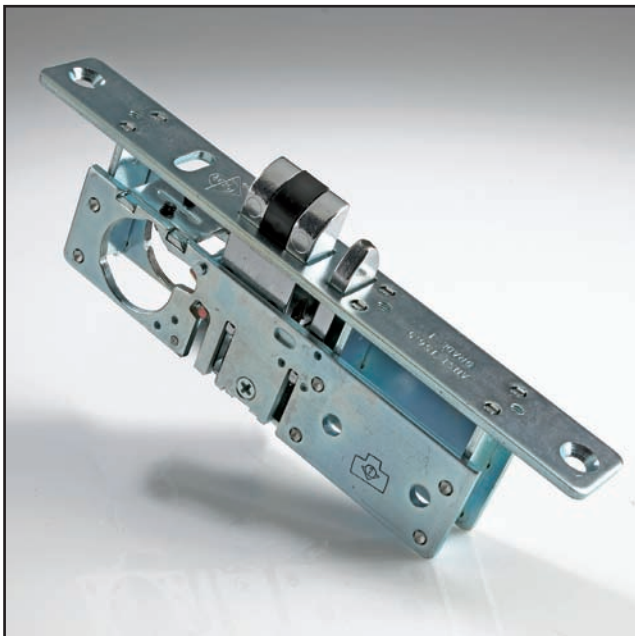

4720ANSI

Deadlatch

The Adams Rite 4720ANSI is for use in hollow metal or wooden doors and offers flexible traffic control and a good level of security.

When used in emergency exit applications with a 4591 Paddle Handle, the assembly must use the 8360 ramped jaw strike in order to conform to BS EN 179+A1:2001

Key Benefits

- Is interchangeable without stile modification with the MS[®] 1850SNSI Deadlock.
- It is often used in conjunction with the 7100 series Electric Strikes to provide remote access control.
- Accepts any standard mortice cylinder, thumbturn (both with MS[®] cam) or 4591 Paddle handle (with 4580 cam plug).
- Suitable for use on timber and steel doors.

Related Hardware

Round Cylinders ~ MS[®]4043 Cylinder Guard ~ Round Thumbturns
4561 & 4565 Lever Handle & Thumbturn ~ 4568 Lever Handle ~ 4591 Paddle Handle
8360 Ramp Jaw Strikes ~ 7100 Series Electric Strikes

Dimensions

Specifications

Overall Case Size:	202mm x 31.7mm x 54.4mm. Steel with corrosion-resistant plating.
Backset:	38.1mm (1 1/2").
Latch Bolt:	25.4mm x 12.7mm. ZA-27 Zinc, Chrome Plated, Hardened Steel Internal Pins, plus Anti-Pick baffle.
Latch Throw:	12.7mm.
Auxiliary Bolt:	ZA-27 Zinc, Chrome Plated with Hardened Steel Internal Pins.
Cylinder:	Any standard 29.4mm (1 5/32") Mortise Cylinder or Thumbturn with MS [®] cam.
Operation:	Turn key/thumbturn or handle to retract latch bolt. Maximum 5mm.
Forend:	Steel, with aluminium faceplate.