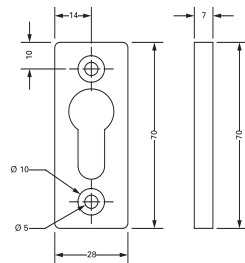

Dimensions

Sofi Europrofile Cylinder

Sofi Half Europrofile Cylinder

60-33-17-630 Escutcheon

1755PZ Escutcheon

Self-Adhesive Escutcheon

Specifications

Europrofile Cylinders

Overall Sizes: 33mm x 17mm x 60mm (Dual Profile)
33mm x 17mm x 41mm (Half Profile).

Diameter: 17mm.

Material: Brass (Nickel plated).

Keys: Nickel Silver, 3 supplied.

Keying: Key different only

Escutcheons

Size: 49.5mm x 32mm x 9mm (60-33-17-630)

70mm x 28mm x 7mm (1755PZ)

67.5mm x 30mm x 2mm (Self-Adhesive).

Sofi Europrofile Cylinder

60-33-17-630 Escutcheon

1755PZ Escutcheon

Self-Adhesive Escutcheon

Ordering Codes

61-00

Key Blanks

Half Profile Cylinder KD

Cylinder KD

Cylinder Escutcheon for 17mm Europrofile Cylinder

Face Fix Escutcheon Screw On SAA

Euro Profile Escutcheon Mill Finish

Euro Profile Self Adhesive Escutcheon White