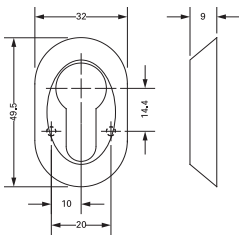

Dimensions

Sofi Europrofile Cylinder

Sofi Half Europrofile Cylinder

60-33-17-630 Escutcheon

1755PZ Escutcheon

Self-Adhesive Escutcheon

Specifications

Europrofile Cylinders

Overall Sizes: 33mm x 17mm x 60mm (Dual Profile)
33mm x 17mm x 41mm (Half Profile).

Diameter: 17mm.

Material: Brass (Nickel plated).

Keys: Nickel Silver, 3 supplied.

Keying: Key different only

Escutcheons

Size: 49.5mm x 32mm x 9mm (60-33-17-630)

70mm x 28mm x 7mm (1755PZ)

67.5mm x 30mm x 2mm (Self-Adhesive).

Sofi Europrofile Cylinder

60-33-17-630 Escutcheon

1755PZ Escutcheon

Self-Adhesive Escutcheon

Ordering Codes

61-00

Key Blanks

Half Profile Cylinder KD

Cylinder KD

Cylinder Escutcheon for 17mm Europrofile Cylinder

Face Fix Escutcheon Screw On SAA

Euro Profile Escutcheon Mill Finish

Euro Profile Self Adhesive Escutcheon White