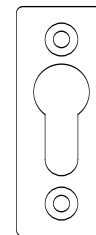

Dimensions

Sofi Europrofile Cylinder

Sofi Half Europrofile Cylinder

60-33-17-630 Escutcheon

1755PZ Escutcheon

Self-Adhesive Escutcheon

Specifications

Europrofile Cylinders

Overall Sizes: 33mm x 17mm x 60mm (Dual Profile)
33mm x 17mm x 41mm (Half Profile).

Diameter: 17mm.

Material: Brass (Nickel plated).

Keys: Nickel Silver, 3 supplied.

Keying: Key different only

Escutcheons

Size: 49.5mm x 32mm x 9mm (60-33-17-630)

70mm x 28mm x 7mm (1755PZ)

67.5mm x 30mm x 2mm (Self-Adhesive).

Sofi Europrofile Cylinder

60-33-17-630 Escutcheon

1755PZ Escutcheon

Self-Adhesive Escutcheon

Ordering Codes

61-00

Key Blanks

Half Profile Cylinder KD

Cylinder KD

Cylinder Escutcheon for 17mm Europrofile Cylinder

Face Fix Escutcheon Screw On SAA

Euro Profile Escutcheon Mill Finish

Euro Profile Self Adhesive Escutcheon White