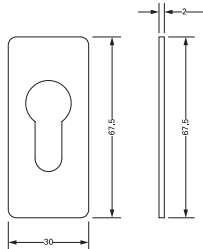

Dimensions

Sofi Europrofile Cylinder

Sofi Half Europrofile Cylinder

60-33-17-630 Escutcheon

1755PZ Escutcheon

Self-Adhesive Escutcheon

Specifications

Europrofile Cylinders

Overall Sizes: 33mm x 17mm x 60mm (Dual Profile)
33mm x 17mm x 41mm (Half Profile).

Diameter: 17mm.

Material: Brass (Nickel plated).

Keys: Nickel Silver, 3 supplied.

Keying: Key different only

Escutcheons

Size: 49.5mm x 32mm x 9mm (60-33-17-630)

70mm x 28mm x 7mm (1755PZ)

67.5mm x 30mm x 2mm (Self-Adhesive).

Sofi Europrofile Cylinder

60-33-17-630 Escutcheon

1755PZ Escutcheon

Self-Adhesive Escutcheon

Ordering Codes

61-00

Key Blanks

Half Profile Cylinder KD

Cylinder KD

Cylinder Escutcheon for 17mm Europrofile Cylinder

Face Fix Escutcheon Screw On SAA

Euro Profile Escutcheon Mill Finish

Euro Profile Self Adhesive Escutcheon White