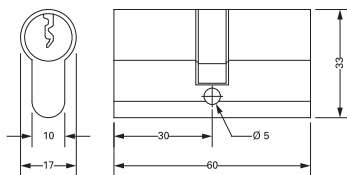

Dimensions

Sofi Europrofile Cylinder

Sofi Half Europrofile Cylinder

60-33-17-630 Escutcheon

1755PZ Escutcheon

Self-Adhesive Escutcheon

Specifications

Europrofile Cylinders

Overall Sizes: 33mm x 17mm x 60mm (Dual Profile)
33mm x 17mm x 41mm (Half Profile).

Diameter: 17mm.

Material: Brass (Nickel plated).

Keys: Nickel Silver, 3 supplied.

Keying: Key different only

Escutcheons

Size: 49.5mm x 32mm x 9mm (60-33-17-630)

70mm x 28mm x 7mm (1755PZ)

67.5mm x 30mm x 2mm (Self-Adhesive).

Sofi Europrofile Cylinder

60-33-17-630 Escutcheon

1755PZ Escutcheon

Self-Adhesive Escutcheon

Ordering Codes

61-00

Key Blanks

Half Profile Cylinder KD

Cylinder KD

Cylinder Escutcheon for 17mm Europrofile Cylinder

Face Fix Escutcheon Screw On SAA

Euro Profile Escutcheon Mill Finish

Euro Profile Self Adhesive Escutcheon White