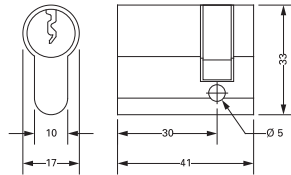

Dimensions

Sofi Europrofile Cylinder

Sofi Half Europrofile Cylinder

60-33-17-630 Escutcheon

1755PZ Escutcheon

Self-Adhesive Escutcheon

Specifications

Europrofile Cylinders

Overall Sizes: 33mm x 17mm x 60mm (Dual Profile)
33mm x 17mm x 41mm (Half Profile).

Diameter: 17mm.

Material: Brass (Nickel plated).

Keys: Nickel Silver, 3 supplied.

Keying: Key different only

Escutcheons

Size: 49.5mm x 32mm x 9mm (60-33-17-630)

70mm x 28mm x 7mm (1755PZ)

67.5mm x 30mm x 2mm (Self-Adhesive).

Sofi Europrofile Cylinder

60-33-17-630 Escutcheon

1755PZ Escutcheon

Self-Adhesive Escutcheon

Ordering Codes

61-00

Key Blanks

Half Profile Cylinder KD

Cylinder KD

Cylinder Escutcheon for 17mm Europrofile Cylinder

Face Fix Escutcheon Screw On SAA

Euro Profile Escutcheon Mill Finish

Euro Profile Self Adhesive Escutcheon White